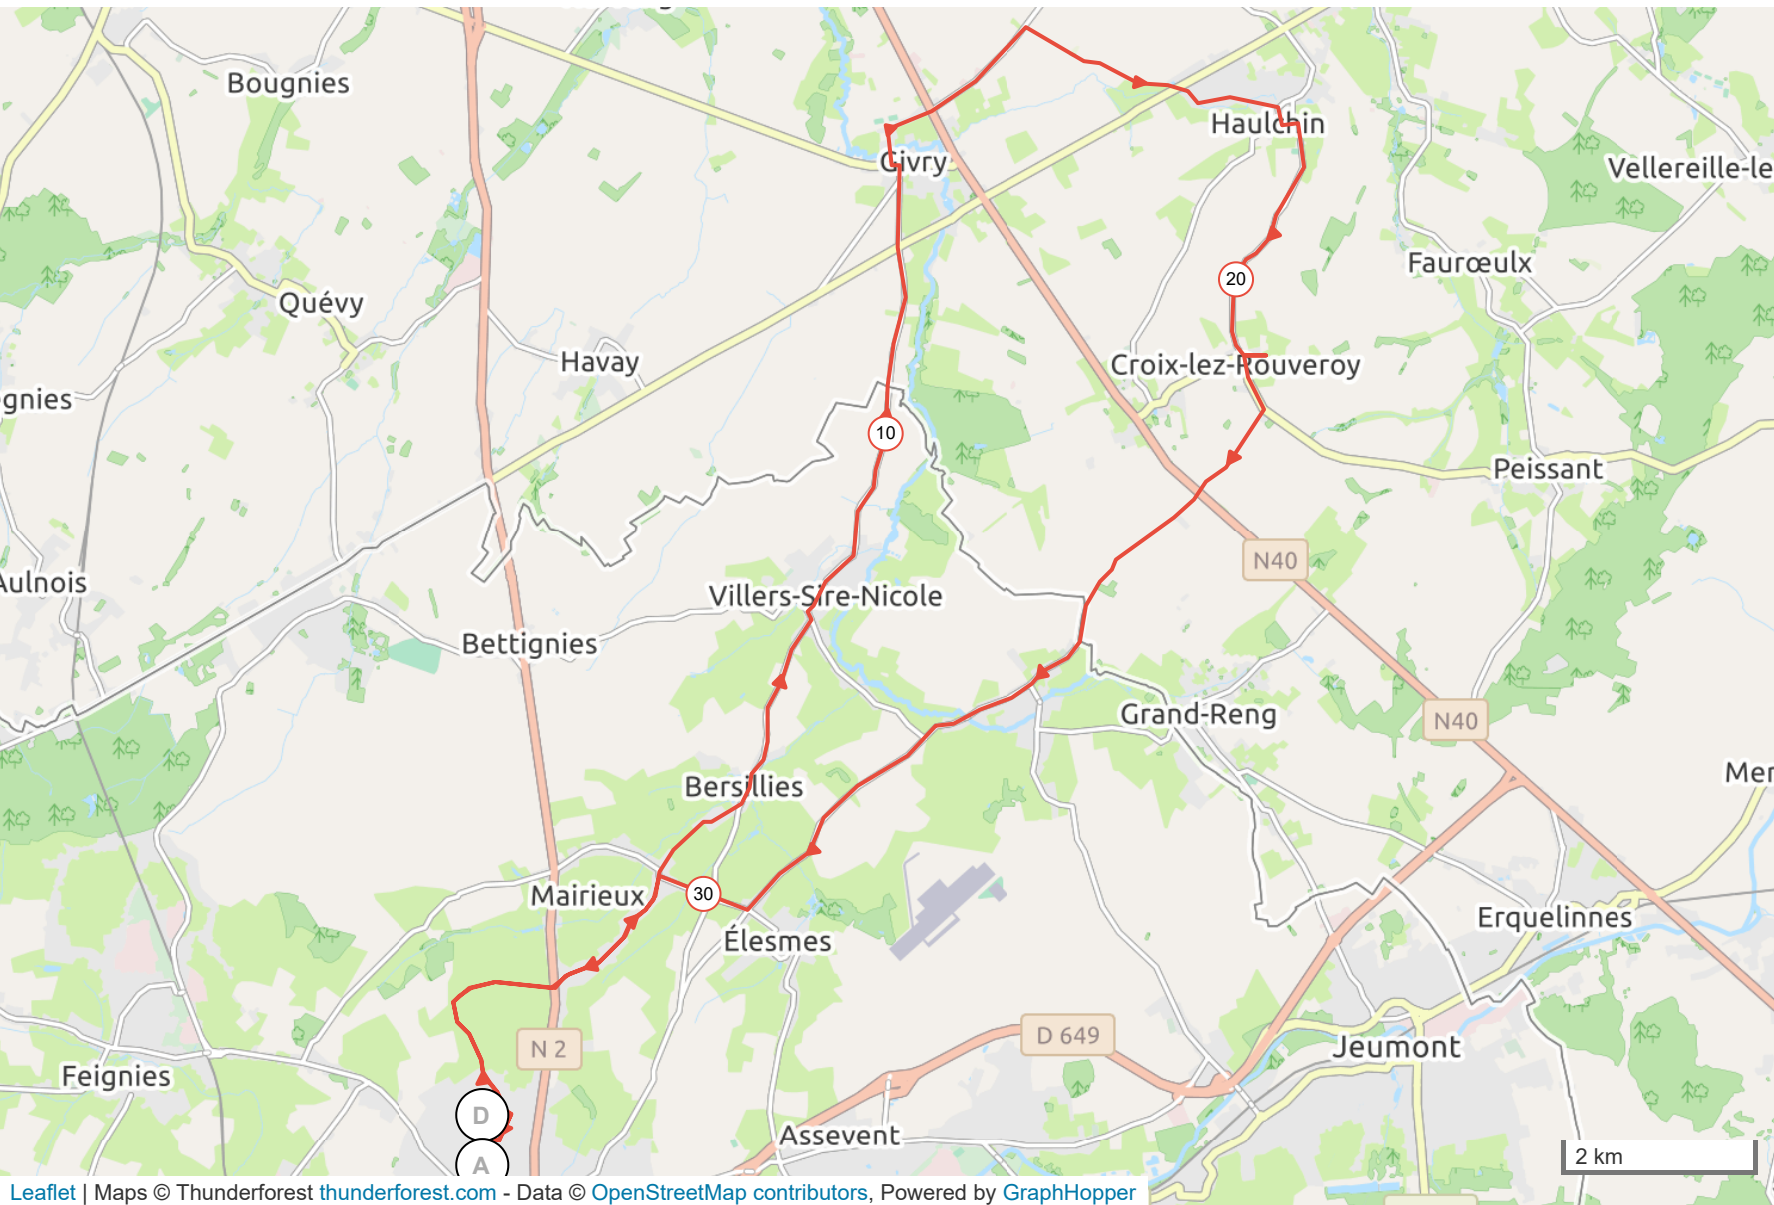

10049446 | Cyclisme - Randonnée | MAUBEUGE 36 km

Maubeuge -> Maubeuge

35.093 km ↑ 278 m ↓ 278 m ▲ 52 m ▼ 151 m

Leaflet | Maps © Thunderforest thunderforest.com - Data © OpenStreetMap contributors, Powered by GraphHopper

© 2020 Openrunner